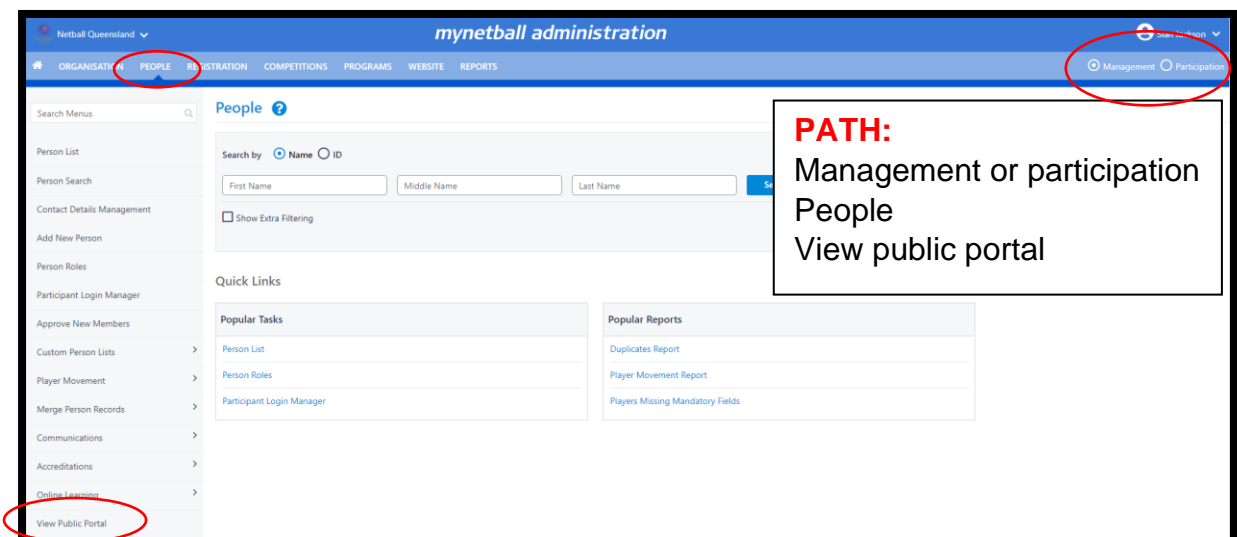

Associations can view public reports under **Management** or **Participation**.

Clubs will not have the option to choose between management or participation, they will just be in participation.

To access this section, you will need to select **People, View Public Portal**.

This will bring you to the **Launch Public Portal** page.

This page allows access to the public portal displaying suppressed player names. The portal will be locked to the current organisation.

[Launch public portal](#)

This will bring you to the public portal for your organisation.

DO NOT LOG INTO MYNETBALL at this stage.

The screenshot shows the MyNetball website interface. At the top, there is a navigation bar with links for HOME, MATCHES, LADDERS, STATISTICS, ORGANISATION, and HELP. A search bar is located on the right side of the navigation bar. Below the navigation bar, there is a large banner image showing a netball game in progress. The banner includes the text "FIND A CLUB" and "Search by suburb or postcode". To the right of the banner, there is a LOGIN section with fields for Username and Password, and radio buttons for Participant and Administrator. Below the login section, there are three columns of content: "PLAY NETBALL", "YOUR NETBALL", and "SHAPE NETBALL". Each column has a brief description and a "Let's Play" button. On the far right, there is a promotional banner for the MyNetball mobile app, which includes the text "MyNetball is now mobile. DOWNLOAD THE FREE APP NOW".