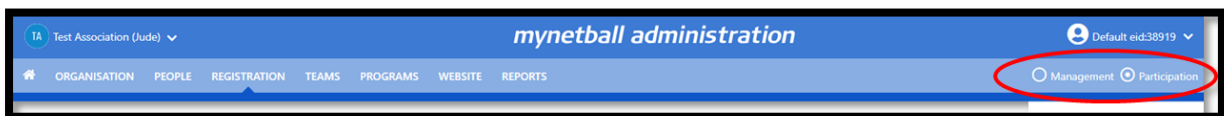

Quick Reference Guide: Administrator Access to View Public Reports

The process below is the same whether you are an Association or Club. Associations complete this in either mode, Management or Participation, while Clubs complete it in Participation Mode.

Associations can view public reports under **Management** or **Participation**.

Clubs will not have the option to choose between management or participation, they will just be in participation.

To access this section, you will need to select **People, View Public Portal**.