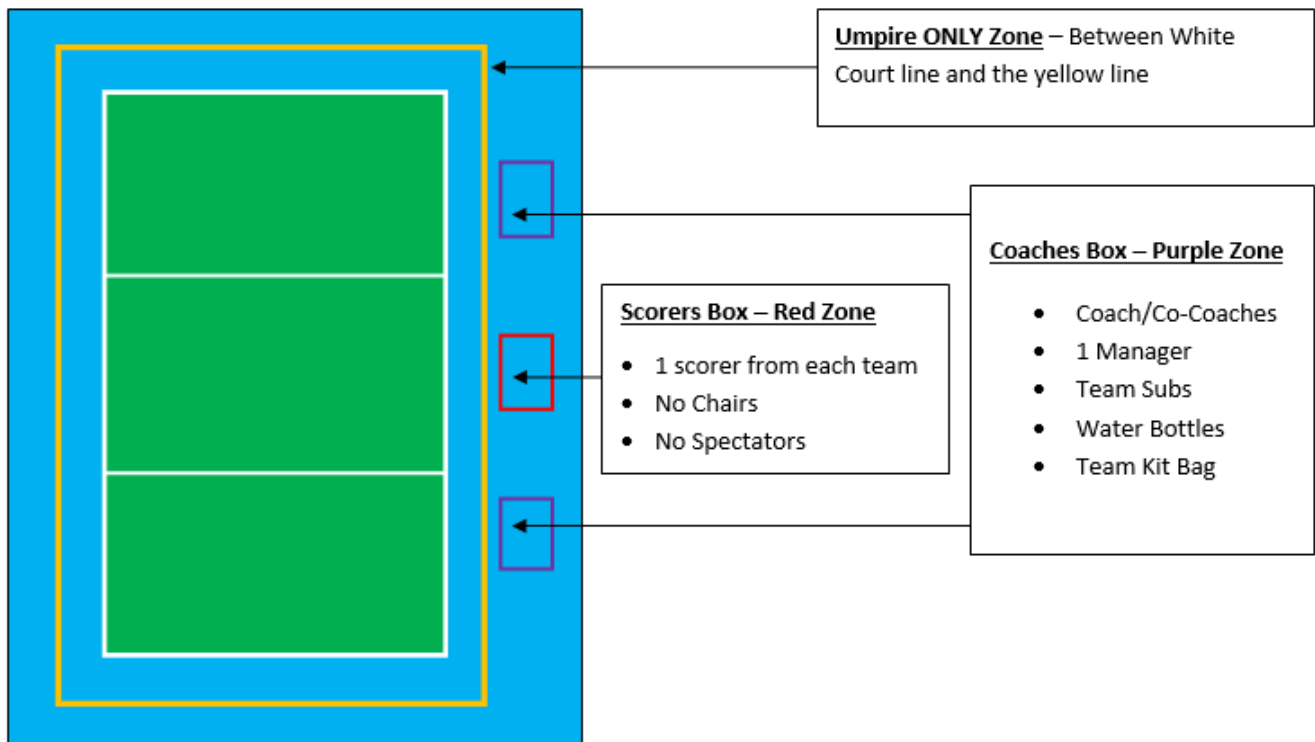

SIDELINE POLICY

For a number of safety reasons, SCNA have a sideline policy to protect all members and visitors.

SPECTATORS

- Must not be on the same sideline as coaches' box or scorers.
- Must not be on green court surfaces.
- Must be on grass, grey or blue concrete area only.
- No bikes or scooters on courts or surrounds.
- Chairs only allowed on grey concrete area
- Grandstands are available for viewing games