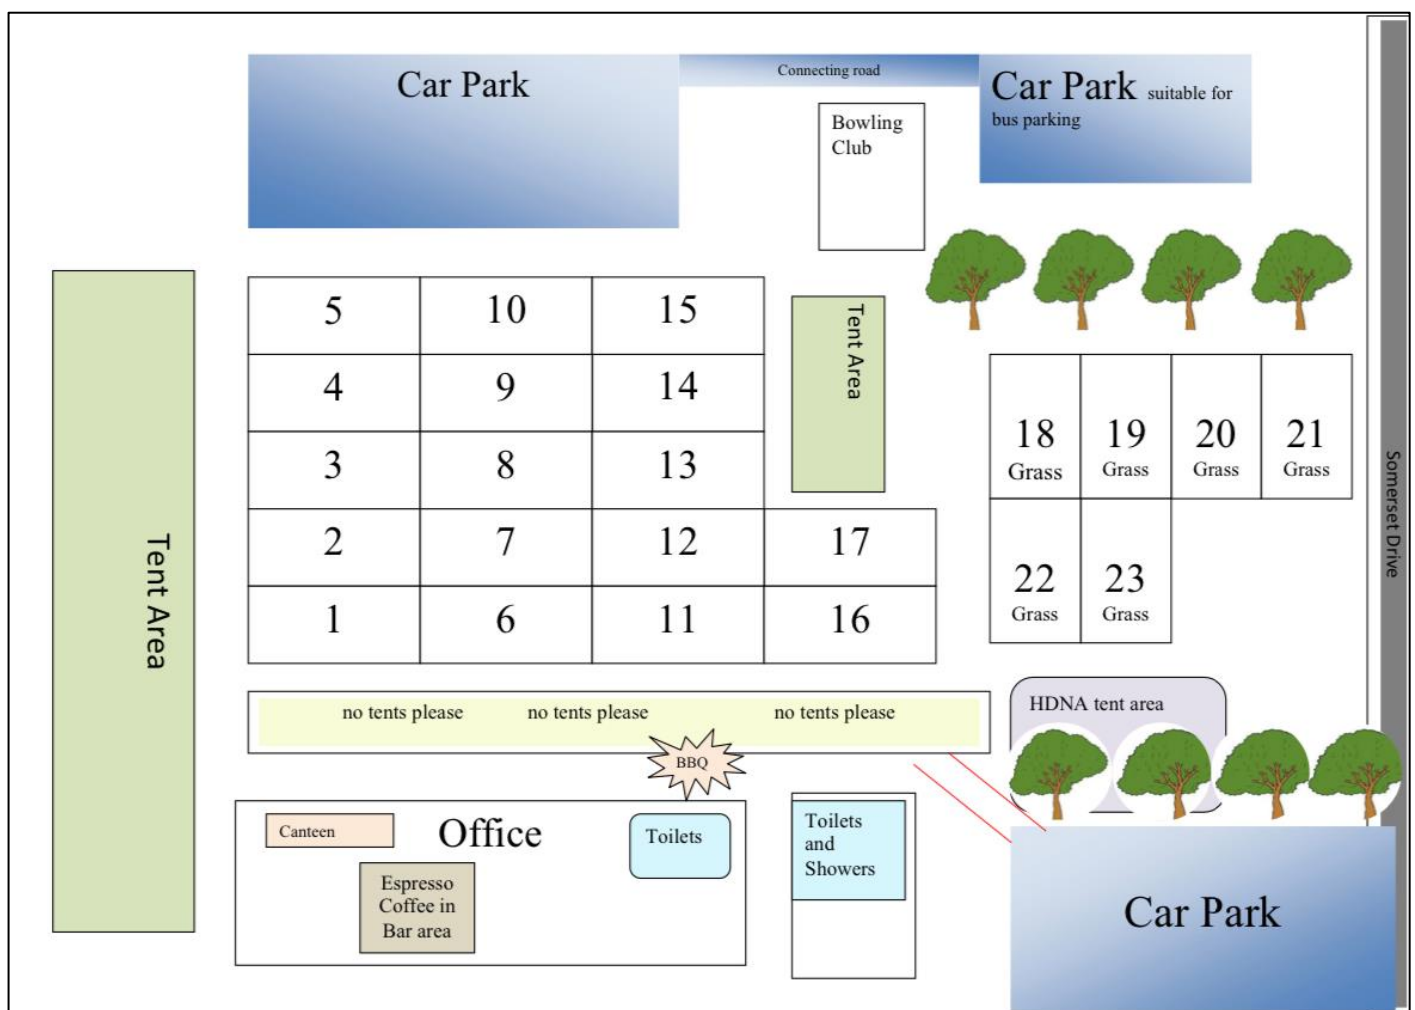

# Vicki Wilson Cup and Vicki Wilson Shield Netball Competition

**Venue: Hinterland District Netball Association**

10 minutes halves, 2 minute half time break, 3 minutes between games