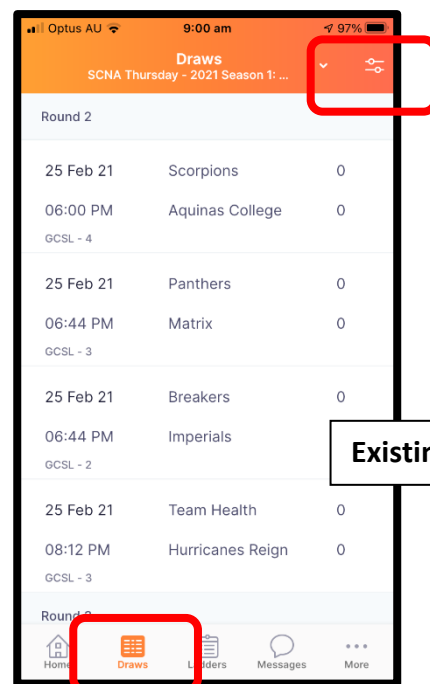

CHOOSING A TEAM TO WATCH

- Search for teams(s) you want to add to your watchlist (follow)
- New User: Select Add Team or Existing User: Select Draws > Top Icon