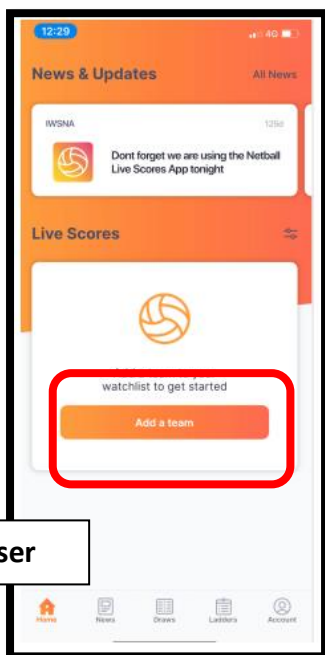

CHOOSING A TEAM TO WATCH

- Search for teams(s) you want to add to your watchlist (follow)
- New User: Select Add Team or Existing User: Select Draws > Top Icon