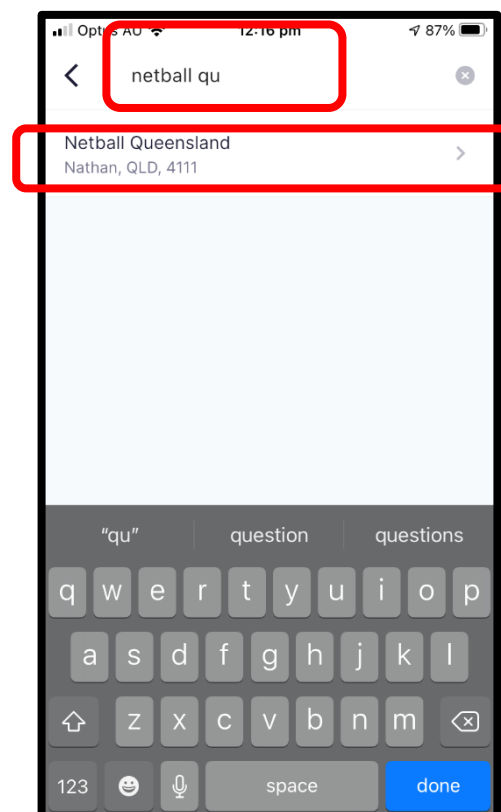

### CHOOSING A TEAM TO WATCH

- Search for teams(s) you want to add to your watchlist (follow)
- New User: Select Add Team or Existing User: Select Draws > Top Icon

- Tap where it says Add Team

- Start typing **Netball Queensland** where it says Search for Club/Assoc/State
- Select Netball Queensland

- Start typing the Team Name where it says Search for Team/Age Group
- Select your Team(s) on the right hand side (select multiple if required)
- Select DONE

### WATCHING LIVE SCORES

- The Live Scores screen shows all the games on your watch list that are Live and starting soon (only the next two games)
- Scroll down the screen to see the details.

- Specific game details that are represented include:
  - How long until the game will be played
  - The date of the game
  - The court location