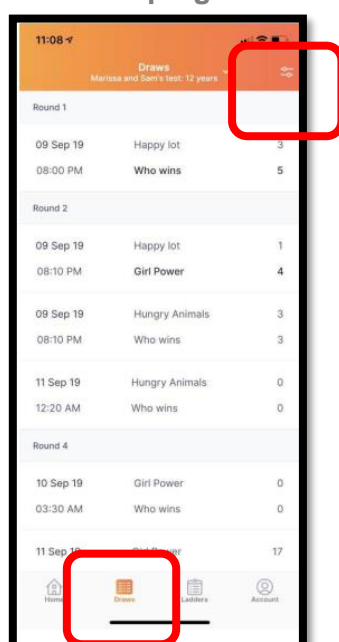

DRAW

- You can see your entire draw and the results of all of the other teams in your grade/division by clicking on the draw tab, bottom of screen
- If you would like to see the draw for another team make sure you update your watch list by clicking the icons in the top right hand corner