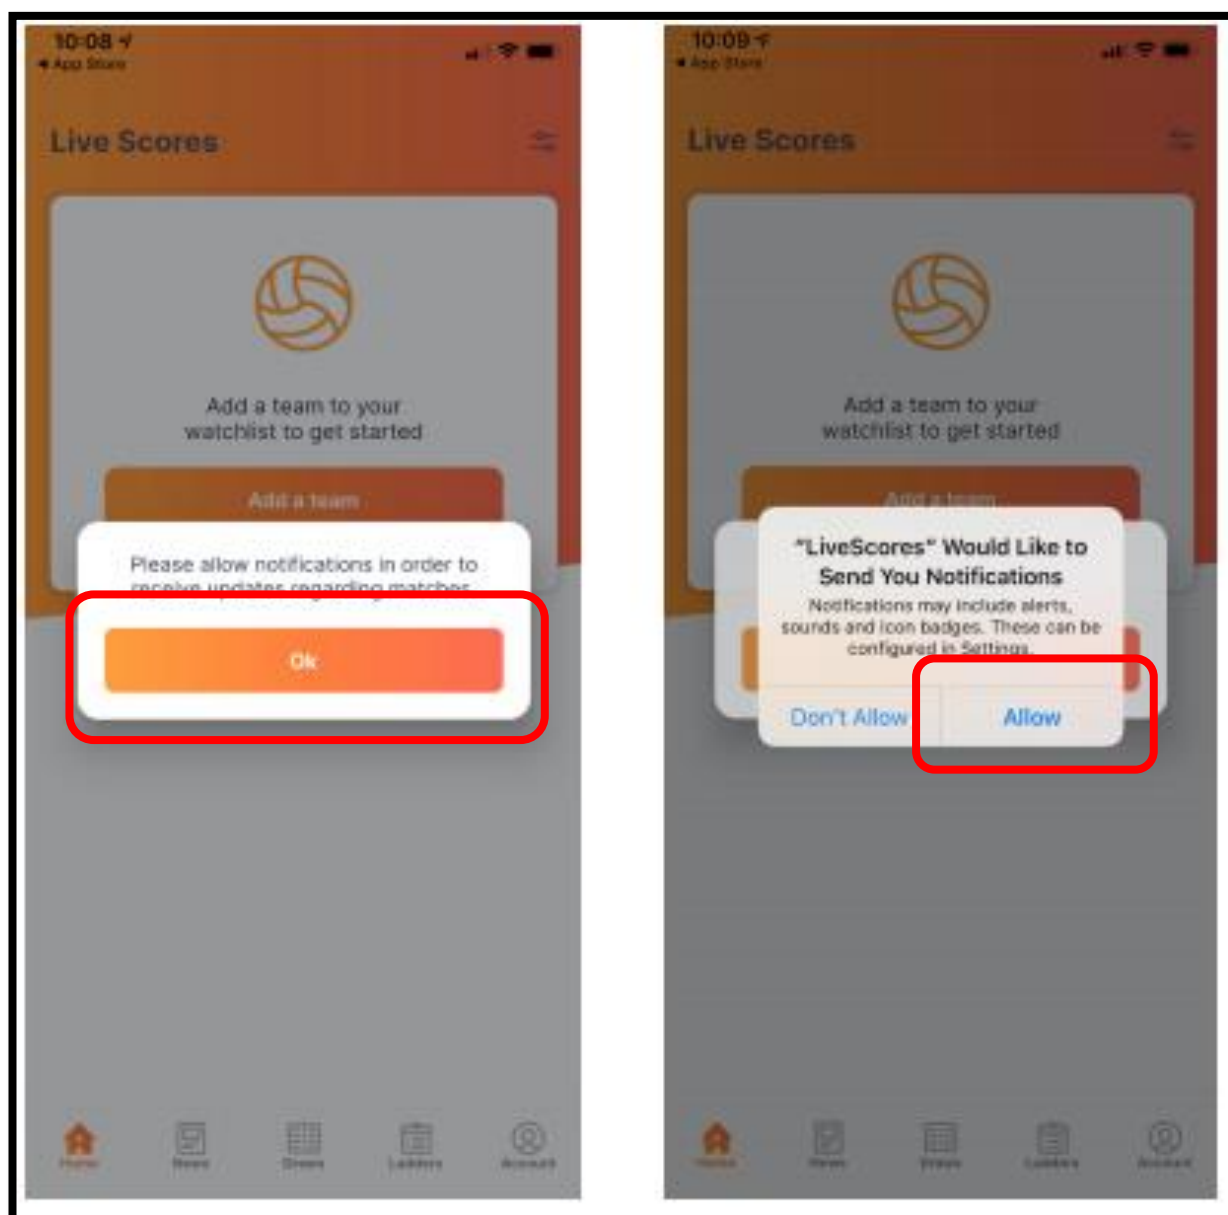

PARENT AND SPECTATOR GUIDE TO LIVESCORING

If you have not already done so, download the NetballConnect app:

- Apple Store: <https://apps.apple.com/au/app/netballconnect/id1456225408>
- Google Play: <https://play.google.com/store/apps/details?id=com.wsa.netball>

HOME PAGE

- The screen below appears
- You will be asked to allow notifications. Click OK
- Another pop-up will appear which asks if you would like to receive push notifications from NetballConnect. Click ALLOW