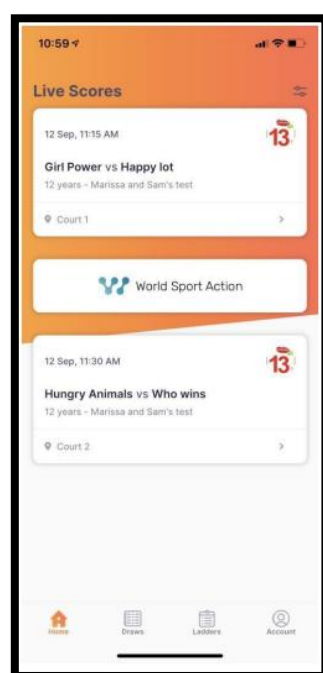

### CHOOSING A TEAM TO WATCH

- Search for teams(s) you want to add to your watchlist (follow)
- New User: Select Add Team or Existing User: Select Draws > Top Icon

- Tap where it says Add Team

- Start typing **Netball Queensland** where it says Search for Club/Assoc/State
- Select Netball Queensland

- Start typing the Team Name where it says Search for Team/Age Group
- Select your Team(s) on the right hand side (select multiple if required)
- Select DONE

### WATCHING LIVE SCORES

- The Live Scores screen shows all the games on your watch list that are Live and starting soon (only the next two games)
- Scroll down the screen to see the details.

- Specific game details that are represented include:
  - How long until the game will be played
  - The date of the game
  - The court location