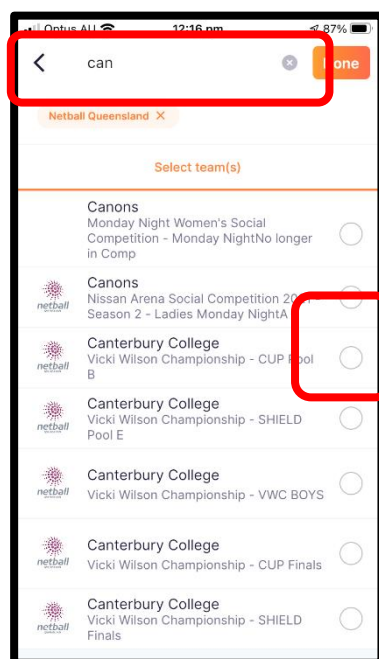

### CHOOSING A TEAM TO WATCH

- Search for teams(s) you want to add to your watchlist (follow)
- New User: Select Add Team or Existing User: Select Draws > Top Icon

- Tap where it says Add Team

- Start typing **Netball Queensland** where it says Search for Club/Assoc/State
- Select Netball Queensland

- Start typing the Team Name where it says Search for Team/Age Group
- Select your Team(s) on the right hand side (select multiple if required)
- Select DONE

### WATCHING LIVE SCORES

- The Live Scores screen shows all the games on your watch list that are Live and starting soon (only the next two games)
- Scroll down the screen to see the details.

- Specific game details that are represented include:
  - How long until the game will be played
  - The date of the game
  - The court location