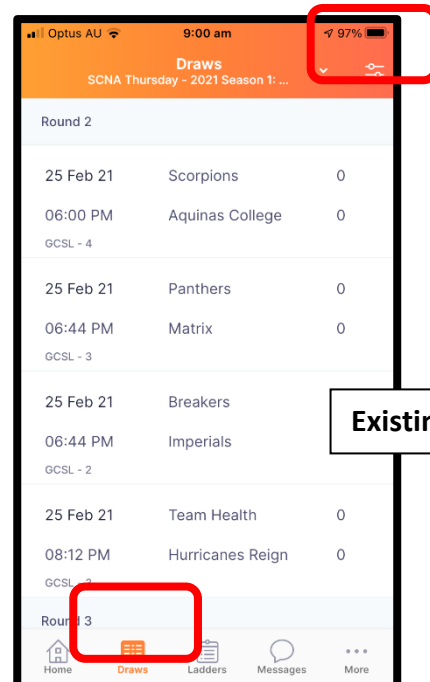

Home Page

- The screen below appears
- You will be asked to allow notifications. **Click OK**
- Another pop-up will appear which asks if you would like to receive push notifications from NetballConnect. **Click ALLOW**

- The home page allows you to see News & Updates

Choosing a Team to Watch

- Search for teams(s) you want to add to your watchlist (follow)
- New User: Select Add Team or Existing User: Select Draws > Top Icon

Watching Live Scores

- The Live Scores screen shows all the games on your watch list that are Live and starting soon (only the next two games)
- Scroll down the screen to see the details.

- Specific game details that are represented include:
 - How long until the game will be played
 - The date of the game
 - The court location