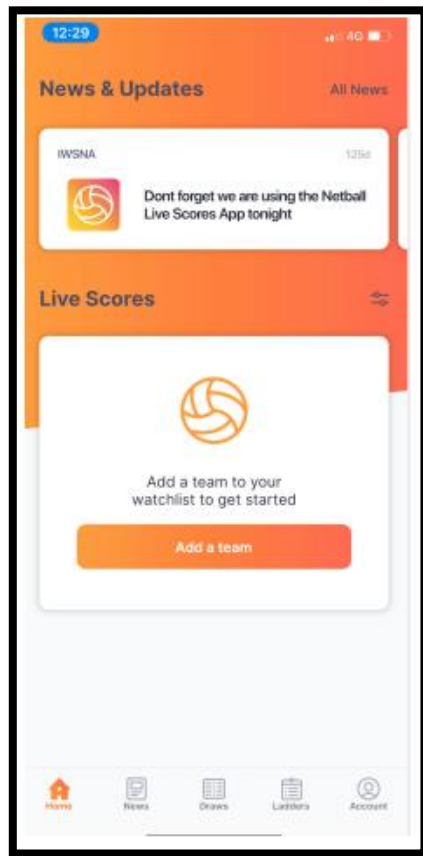

2021 Origin Energy Primary Schools Cup

Parent and Spectator Guide

Brought to you by

AUSTRALIA'S
GOLDCOAST.

Parent and Spectator Guide

If you have not already done so, download the NetballConnect app:

- **Apple Store:** <https://apps.apple.com/au/app/netballconnect/id1456225408>
- **Google Play:** <https://play.google.com/store/apps/details?id=com.wsa.netball>

- The home page allows you to see News & Updates

Choosing a Team to Watch

- Search for teams(s) you want to add to your watchlist (follow)
- New User: Select Add Team or Existing User: Select Draws > Top Icon

Watching Live Scores

- The Live Scores screen shows all the games on your watch list that are Live and starting soon (only the next two games)
- Scroll down the screen to see the details.

- Specific game details that are represented include:
 - How long until the game will be played
 - The date of the game
 - The court location

Ladder

- You can see Ladder for your grade/ division by clicking the Ladder Tab, bottom of screen
- Swipe your fingers right to left to see all the Ladder details
- If you would like to see the Ladder for another team make sure you update your watch list by clicking the icons in the top right hand corner