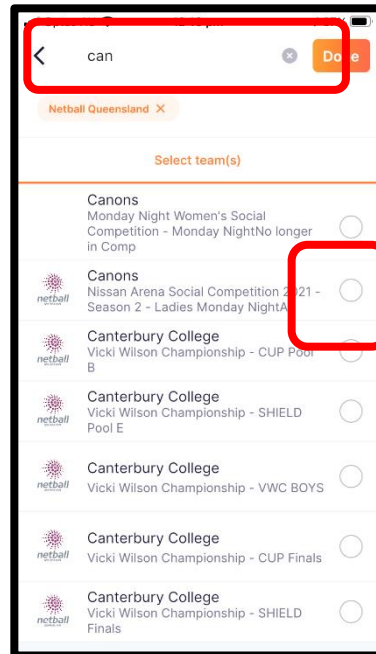

- The home page allows you to see News & Updates

Choosing a Team to Watch

- Search for teams(s) you want to add to your watchlist (follow)
- New User: Select Add Team or Existing User: Select Draws > Top Icon

New User

Existing User

- Tap where it says Add Team

- Start typing **Netball Queensland** where it says Search for Club/Assoc/State
- Select **Netball Queensland**

- Start typing the Team Name where it says Search for Team/Age Group
- Select your Team(s) on the right hand side (select multiple if required)
- Select **DONE**

Watching Live Scores

- The Live Scores screen shows all the games on your watch list that are Live and starting soon (only the next two games)
- Scroll down the screen to see the details.

- Specific game details that are represented include:
 - How long until the game will be played
 - The date of the game
 - The court location