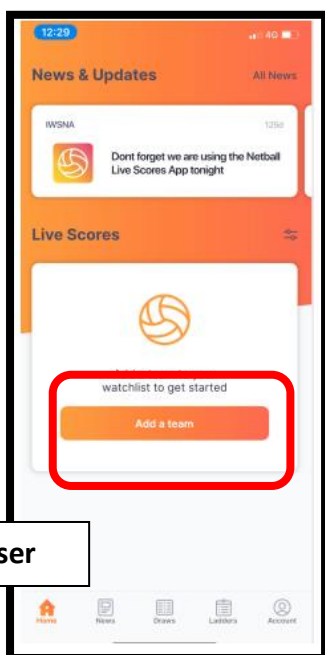

2021 Origin Energy Primary Schools Cup

Parent and Spectator Guide

Brought to you by

AUSTRALIA'S
GOLDCOAST.

Parent and Spectator Guide

If you have not already done so, download the NetballConnect app:

- **Apple Store:** <https://apps.apple.com/au/app/netballconnect/id1456225408>
- **Google Play:** <https://play.google.com/store/apps/details?id=com.wsa.netball>

Home Page

- The screen below appears
- You will be asked to allow notifications. **Click OK**
- Another pop-up will appear which asks if you would like to receive push notifications from NetballConnect. **Click ALLOW**

- The home page allows you to see News & Updates

Choosing a Team to Watch

- Search for teams(s) you want to add to your watchlist (follow)
- New User: Select Add Team or Existing User: Select Draws > Top Icon