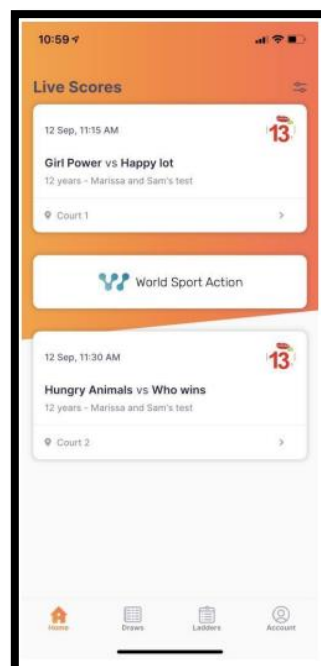

- The home page allows you to see News & Updates

Choosing a Team to Watch

- Search for teams(s) you want to add to your watchlist (follow)
- New User: Select Add Team or Existing User: Select Draws > Top Icon

New User

Existing User

- Tap where it says Add Team

- Start typing **Netball Queensland** where it says Search for Club/Assoc/State
- Select **Netball Queensland**

- Start typing the Team Name where it says Search for Team/Age Group
- Select your Team(s) on the right hand side (select multiple if required)
- Select **DONE**

Watching Live Scores

- The Live Scores screen shows all the games on your watch list that are Live and starting soon (only the next two games)
- Scroll down the screen to see the details.

- Specific game details that are represented include:
 - How long until the game will be played
 - The date of the game
 - The court location