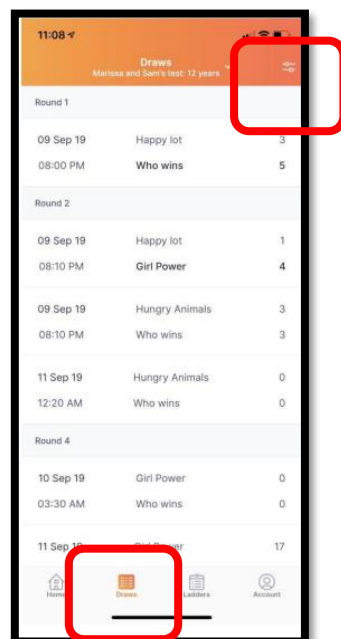

Draw

- You can see your entire draw and the results of all of the other teams in your grade/ division by clicking on the draw tab, bottom of screen
- If you would like to see the draw for another team make sure you update your watch list by clicking the icons in the top right hand corner