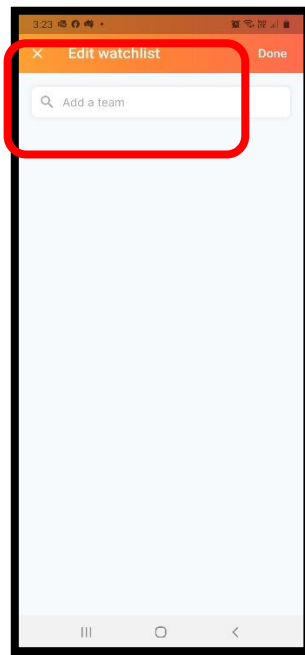

- Tap where it says Add Team