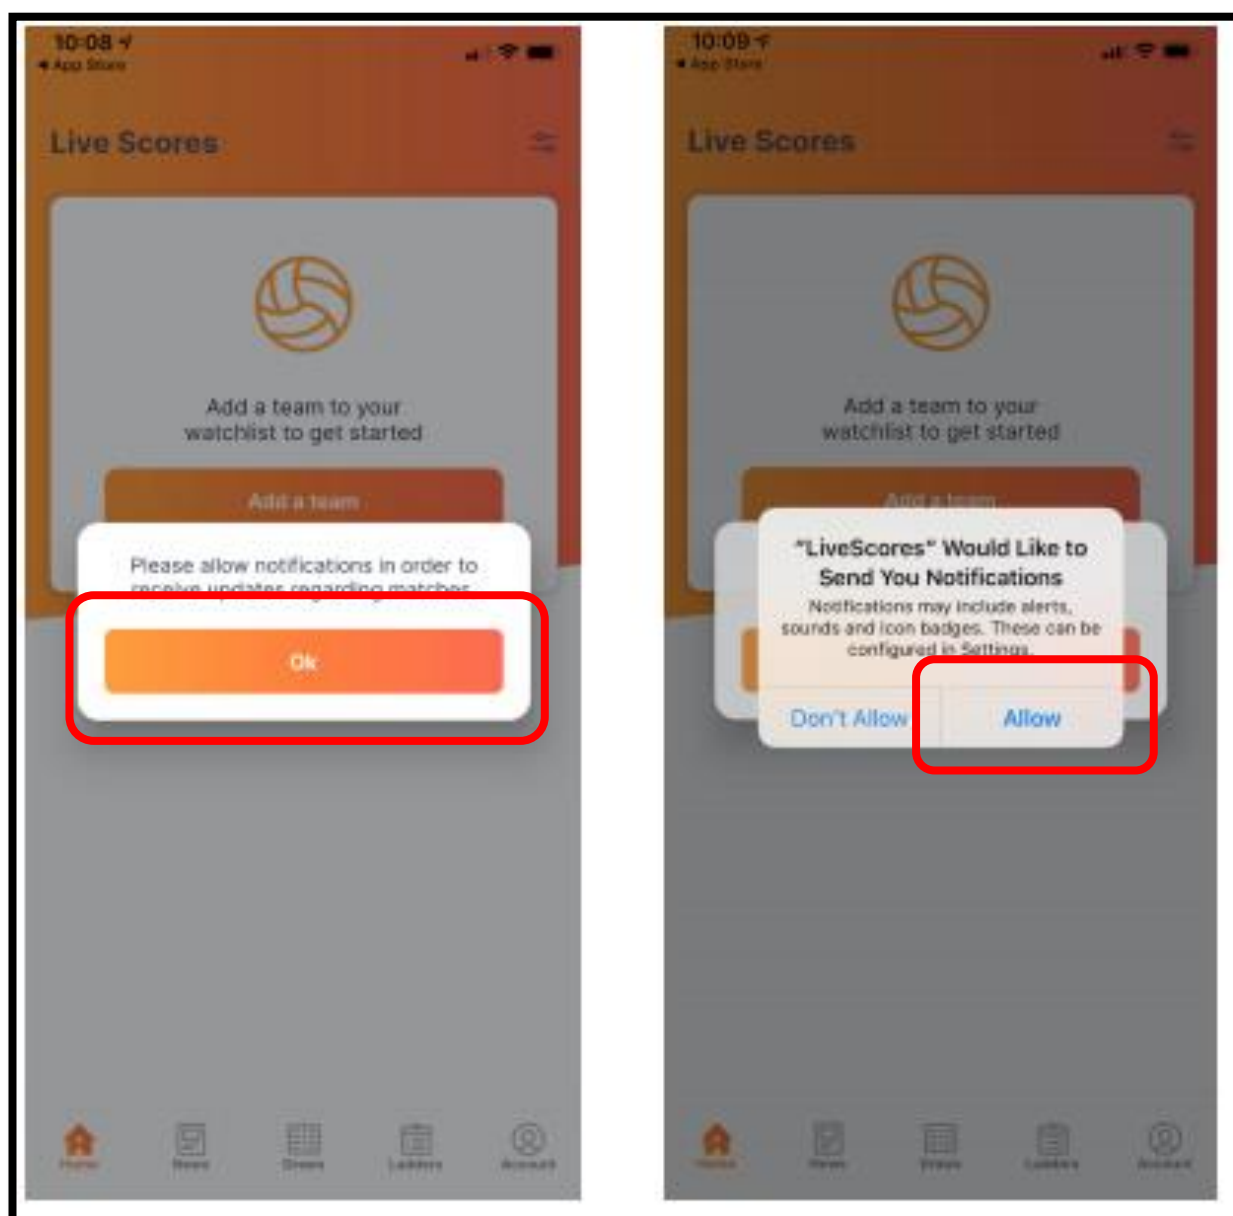

Parent and Spectator Guide

If you have not already done so, download the NetballConnect app:

- **Apple Store:** <https://apps.apple.com/au/app/netballconnect/id1456225408>
- **Google Play:** <https://play.google.com/store/apps/details?id=com.wsa.netball>

Home Page

- The screen below appears
- You will be asked to allow notifications. **Click OK**
- Another pop-up will appear which asks if you would like to receive push notifications from NetballConnect. **Click ALLOW**