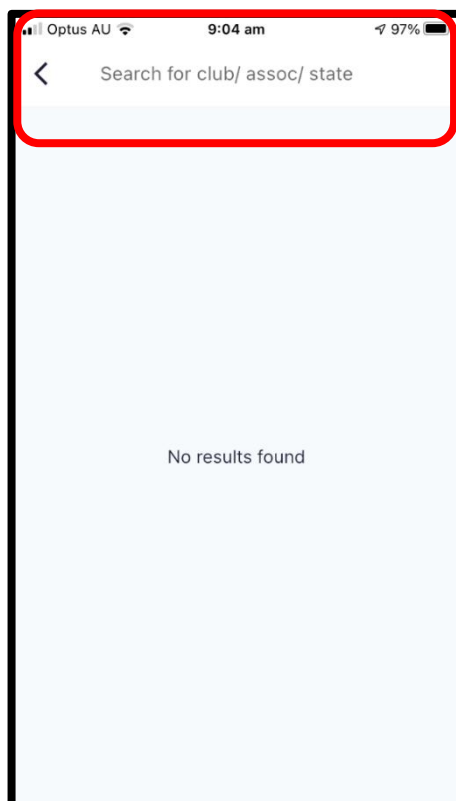

- Start typing **Netball Queensland** where it says Search for Club/Assoc/State
- Select **Netball Queensland**