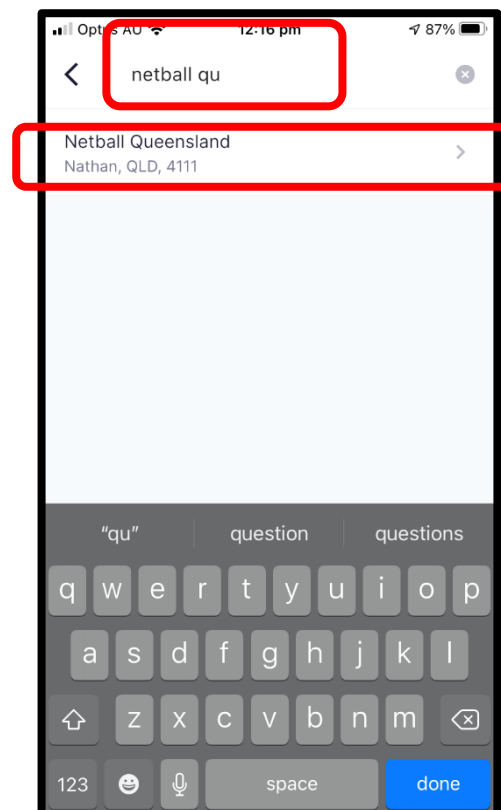

- Start typing **Netball Queensland** where it says Search for Club/Assoc/State
- Select **Netball Queensland**