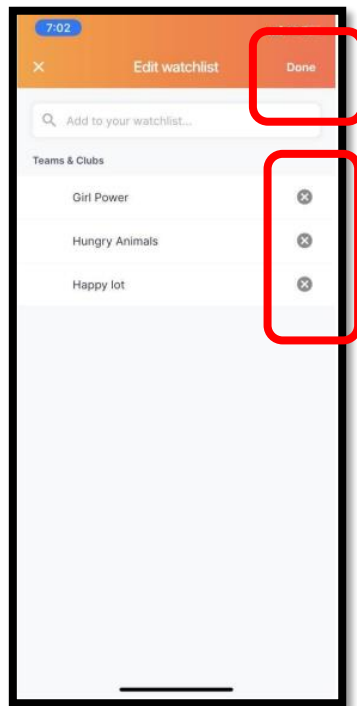

Removing a team from Your Watchlist

- Click on Home, bottom left of the screen
- If you press Settings buttons in top right corner, you will be taken to the watchlist area which lists the Teams you have chosen to watch.
- You can choose to add or remove teams at any time by clicking the X
- Then press Done to return to the live scores screen