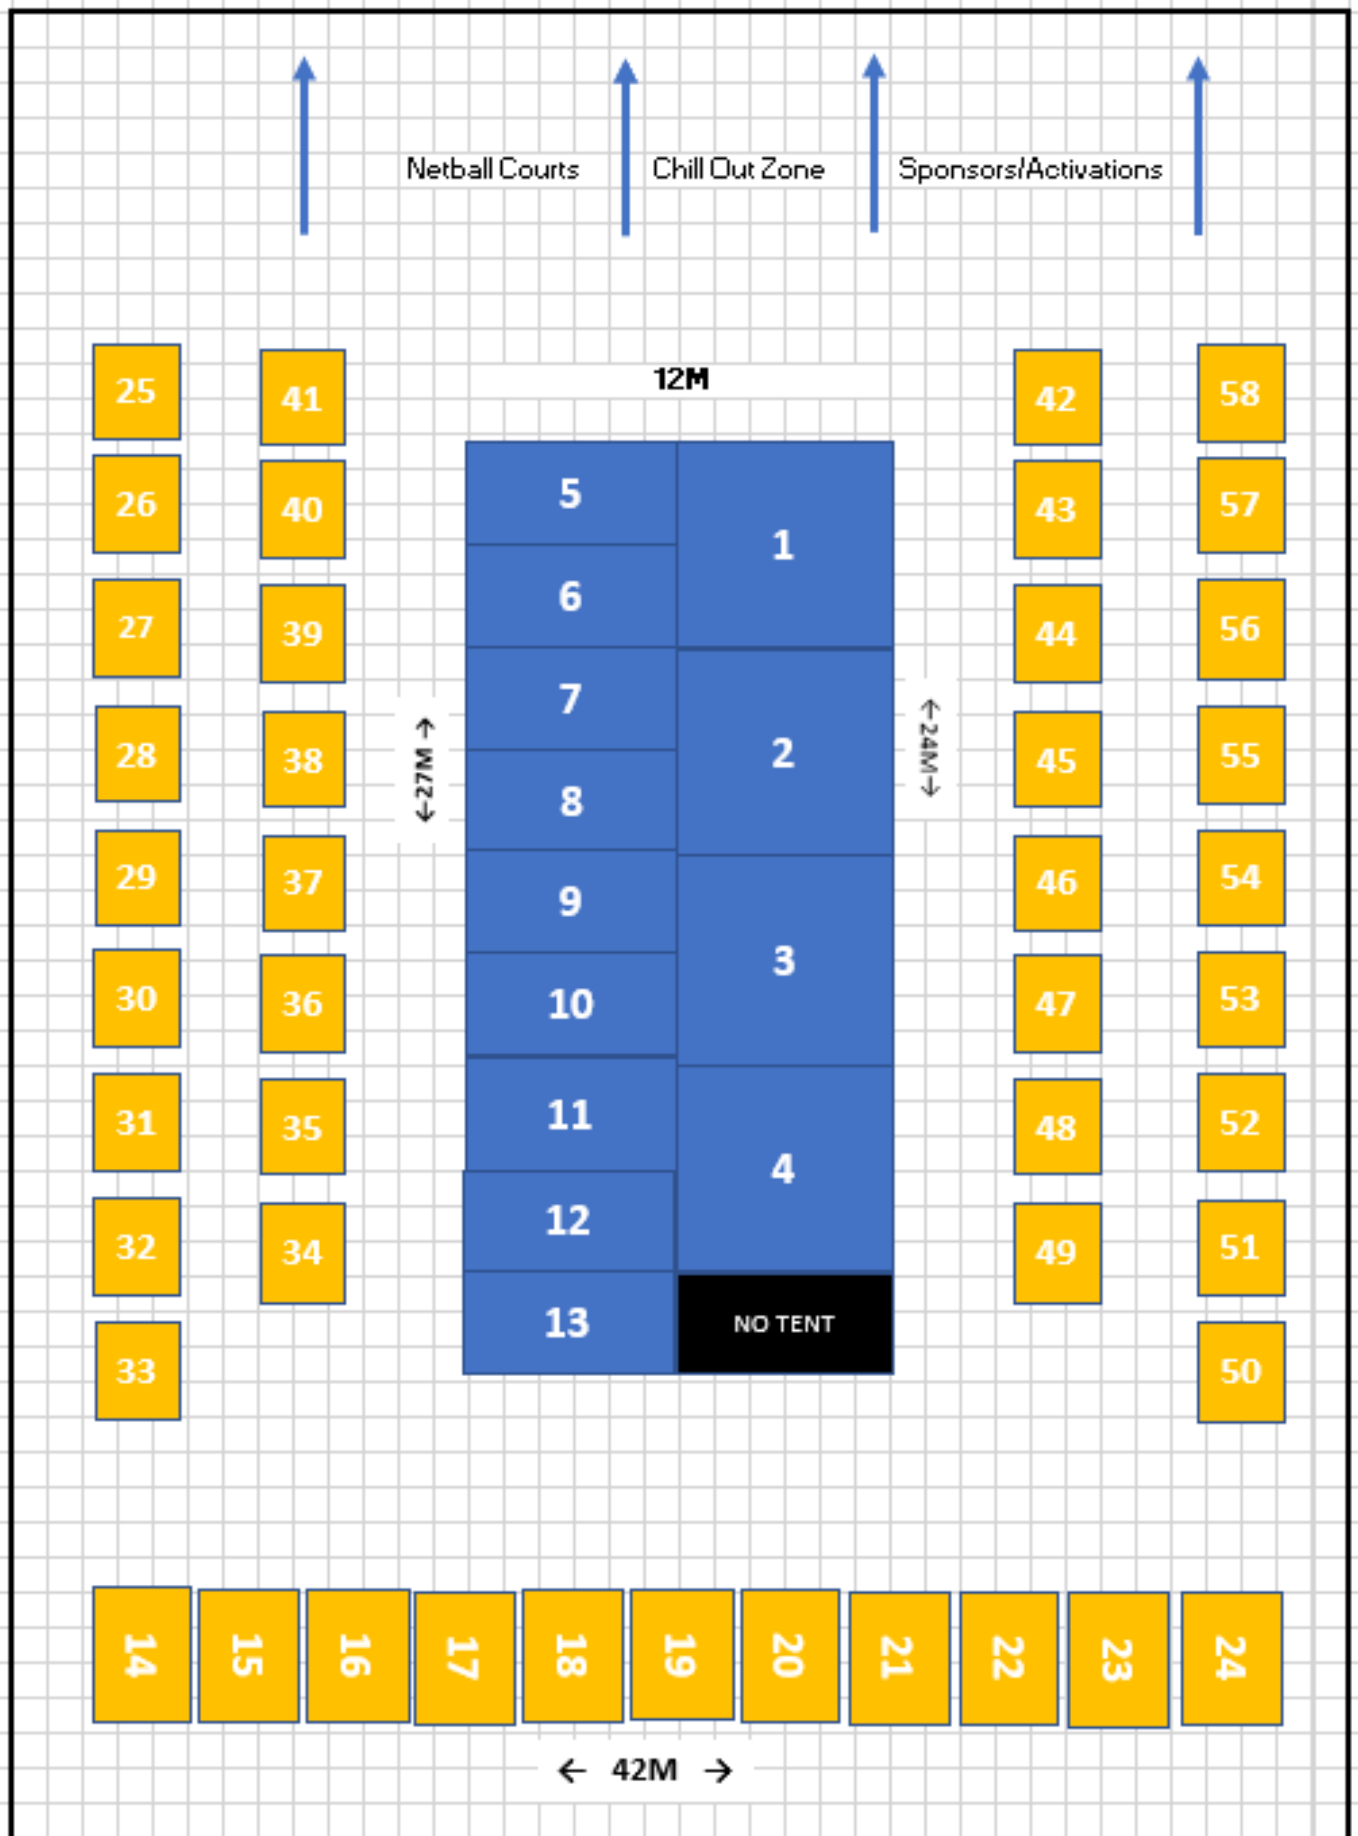

Origin Energy Primary Schools Cup Tent City Map & Allocation

Saturday 18 – Sunday 19 September 2021

Brought to you by

AUSTRALIA'S
GOLDCOAST.

Tent City Map

School Allocation

| School | Site Number | | |
|--|-------------|------------------------------------|----|
| | | Canterbury College | 30 |
| Tent Hire | 6x6m | Chinchilla Christian College | 31 |
| Ormiston College | 1 | Coolum State | 32 |
| Pacific Lutheran College | 2 | Coomera Rivers | 33 |
| Southern Cross Catholic College | 3 | Coorparoo State | 34 |
| St Andrews Anglican College P. Springs | 4 | Eaton's Hill State | 35 |
| Tent Hire | 3x6m | Gatton State | 36 |
| Belmont State | 5 | Gilston Primary | 37 |
| Chancellor State | 6 | Grace Primary | 38 |
| Christ the King | 7 | Immanuel Lutheran College | 39 |
| Fraser Coast Anglican | 8 | Mango Hill State | 40 |
| Park Lake State | 9 | Marymount Primary | 41 |
| St Anthony's Catholic College | 10 | Matthew Flinders' Anglican College | 42 |
| St Joseph's Bardon | 11 | Morayfield East State | 43 |
| Sunshine Coast Grammar | 12 | Mudgeeraba Creek State | 44 |
| The Gap State | 13 | Musgrave Hill State | 45 |
| Site Hire | 6x6m | Oakleigh State | 46 |
| All Saint's Anglican | 14 | Oxenford State | 47 |
| Coomera Anglican College | 15 | Sacred Heart Booval | 48 |
| Emmanuel College | 16 | Somerset College | 49 |
| Highlight Reserve State | 17 | St. Bernadine's Catholic | 50 |
| Hillcrest Catholic College | 18 | St. Francis Xavier Catholic | 51 |
| Holland Park State School | 19 | St. John Vianney's | 52 |
| John Paul College | 20 | St. Joseph Coomera | 53 |
| Rochedale State School | 21 | St. Kieran's Primary | 54 |
| St. Andrew's Luther College (SALC) | 22 | St. Patricks Catholic | 55 |
| St. Joachim's Primary | 23 | St. Peter's Rochedale | 56 |
| Kings Christian College | 24 | Stella Maris | 57 |
| Site Hire | 3x6m | Varsity College Primary | 58 |
| A.B. Patterson College | 25 | | |
| All Hallows | 26 | | |
| Brookfield State | 27 | | |
| Buddina State | 28 | | |
| Calvary Christian College | 29 | | |