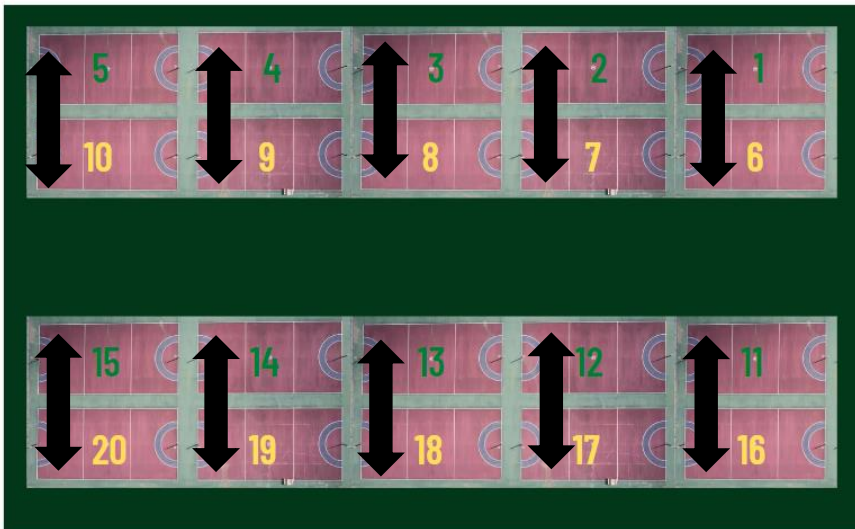

Junior Nissan State Age – Umpire Information

- Map of the court swapping for umpires aligned with their nominated team
 - o Each team is required to nominate an umpire (same as previous years), however this year the umpire will be required to go to the court next door as per the diagram below
 - o If no game on the court umpires is arranged to swap to then they will be required to self-umpire
 - o The only exception to the court swapping will occur if a boys game is taking place on the court umpires are suppose to swap to, umpires will be self-umpired.
 - o The reserve umpire system is the same as previous, if your team are the home team, then whatever court you will be umpiring, go there the match before and reserve umpire it

Pine Rivers Netball Association Court Layout

- Meeting place for the umpires will be on Court 1 and the umpire meeting will be 45 minutes prior to the first centre pass of each day
 - o Opportunity to collectively discuss certain topics
 - o Meet the umpire coaches and request umpire coach feedback to assist with development
 - o Sign on the attendance sheet (validates umpire attendance at Junior State Age in case insurance for injury is required)