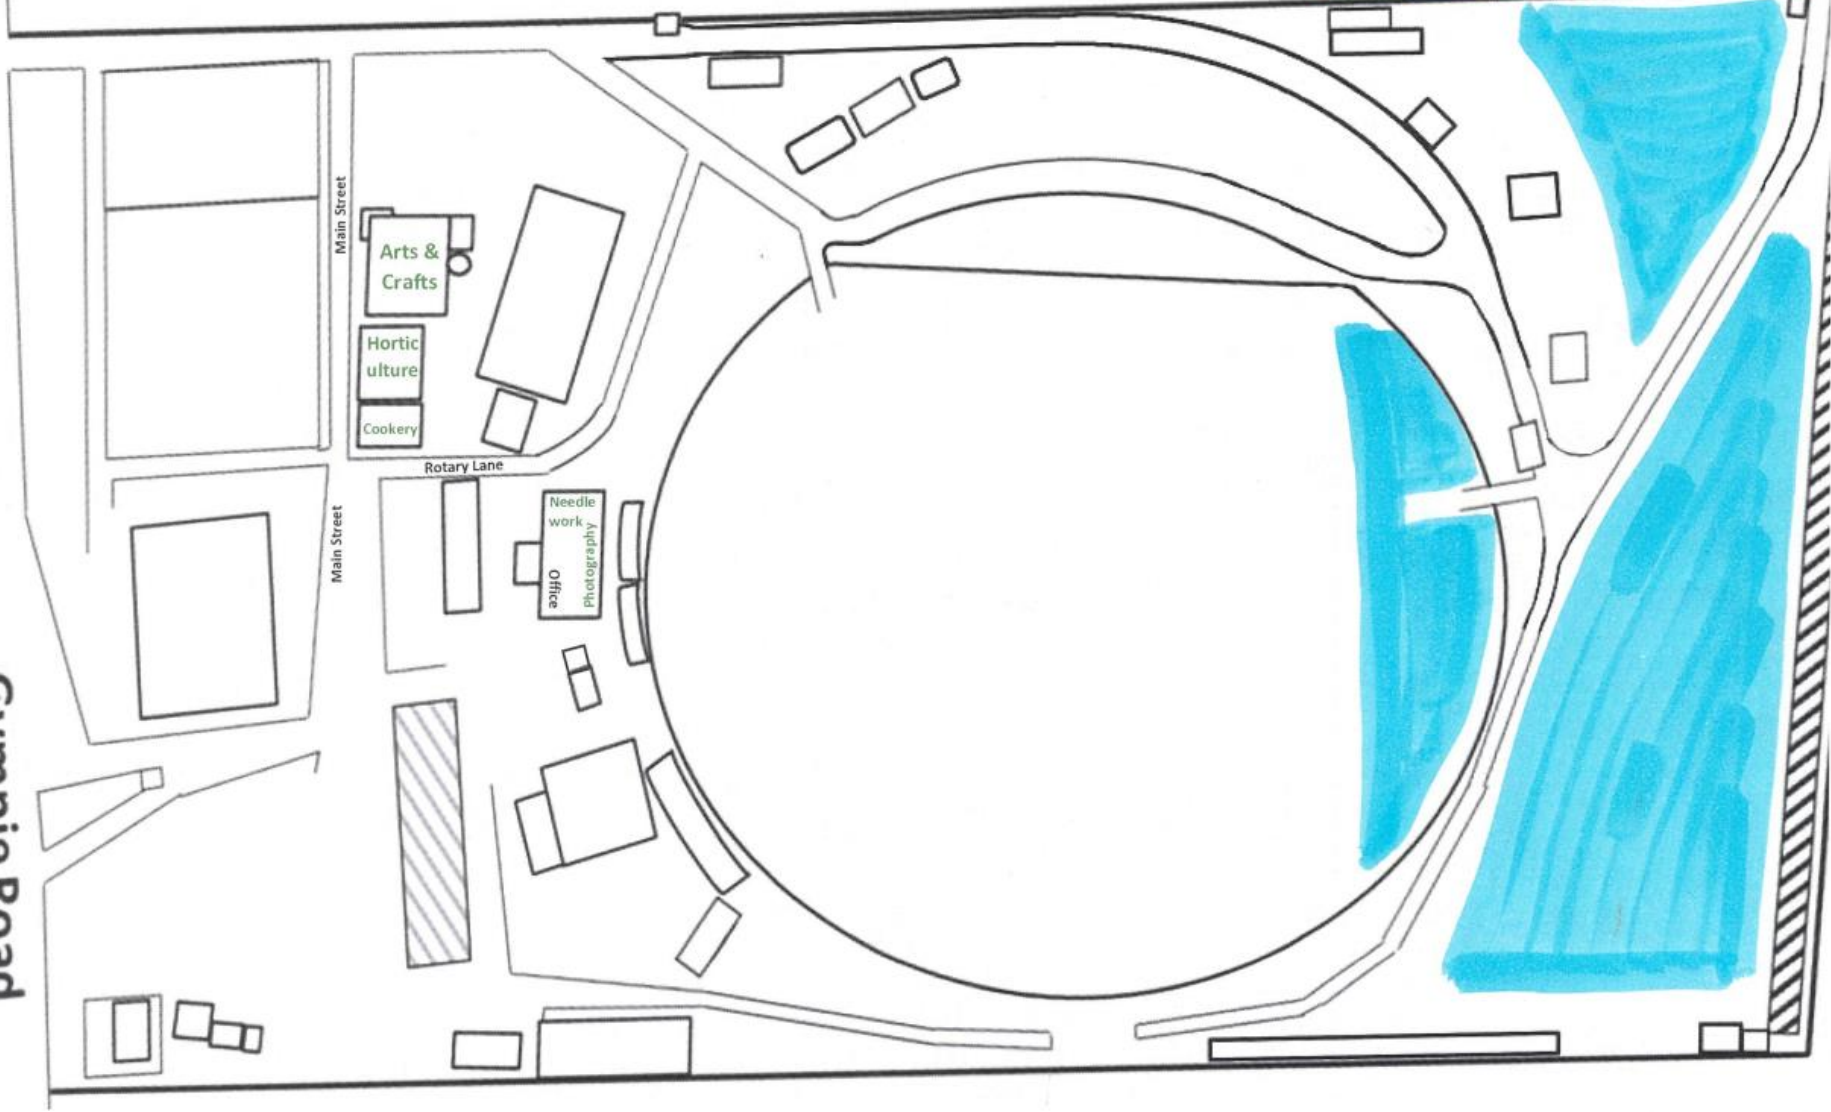

Showgrounds Map

Gympie Road

OUT POOL
DRIVEWAY

Shuttle Bus Route
BUS STOP/PICK UP
PARKING

BUS STOP

EDDIE HYLAND PARK

IN OFF LAWNMOWER
ROCKET ROAD

Google Maps

Grounds entry to Eddie Hyland Park to 'Bus stop'

Map data ©2022 100 m

Showground Parking: PREPAID ONLY

Entrance into the showgrounds parking will be via the back entrance off **Lawnton Pocket Rd ONLY**.

Vehicles will need to turn off Gympie Road onto Paisley Drive. Then turn onto Lawnton Pocket Drive and into the Showgrounds. Traffic Control will be onsite checking tickets and Showgrounds employees will direct patrons onto buses.

Please be reminded of bus times: **6:30am – 9am** from Showgrounds to Association / **2pm – 5pm** from Association to Showgrounds