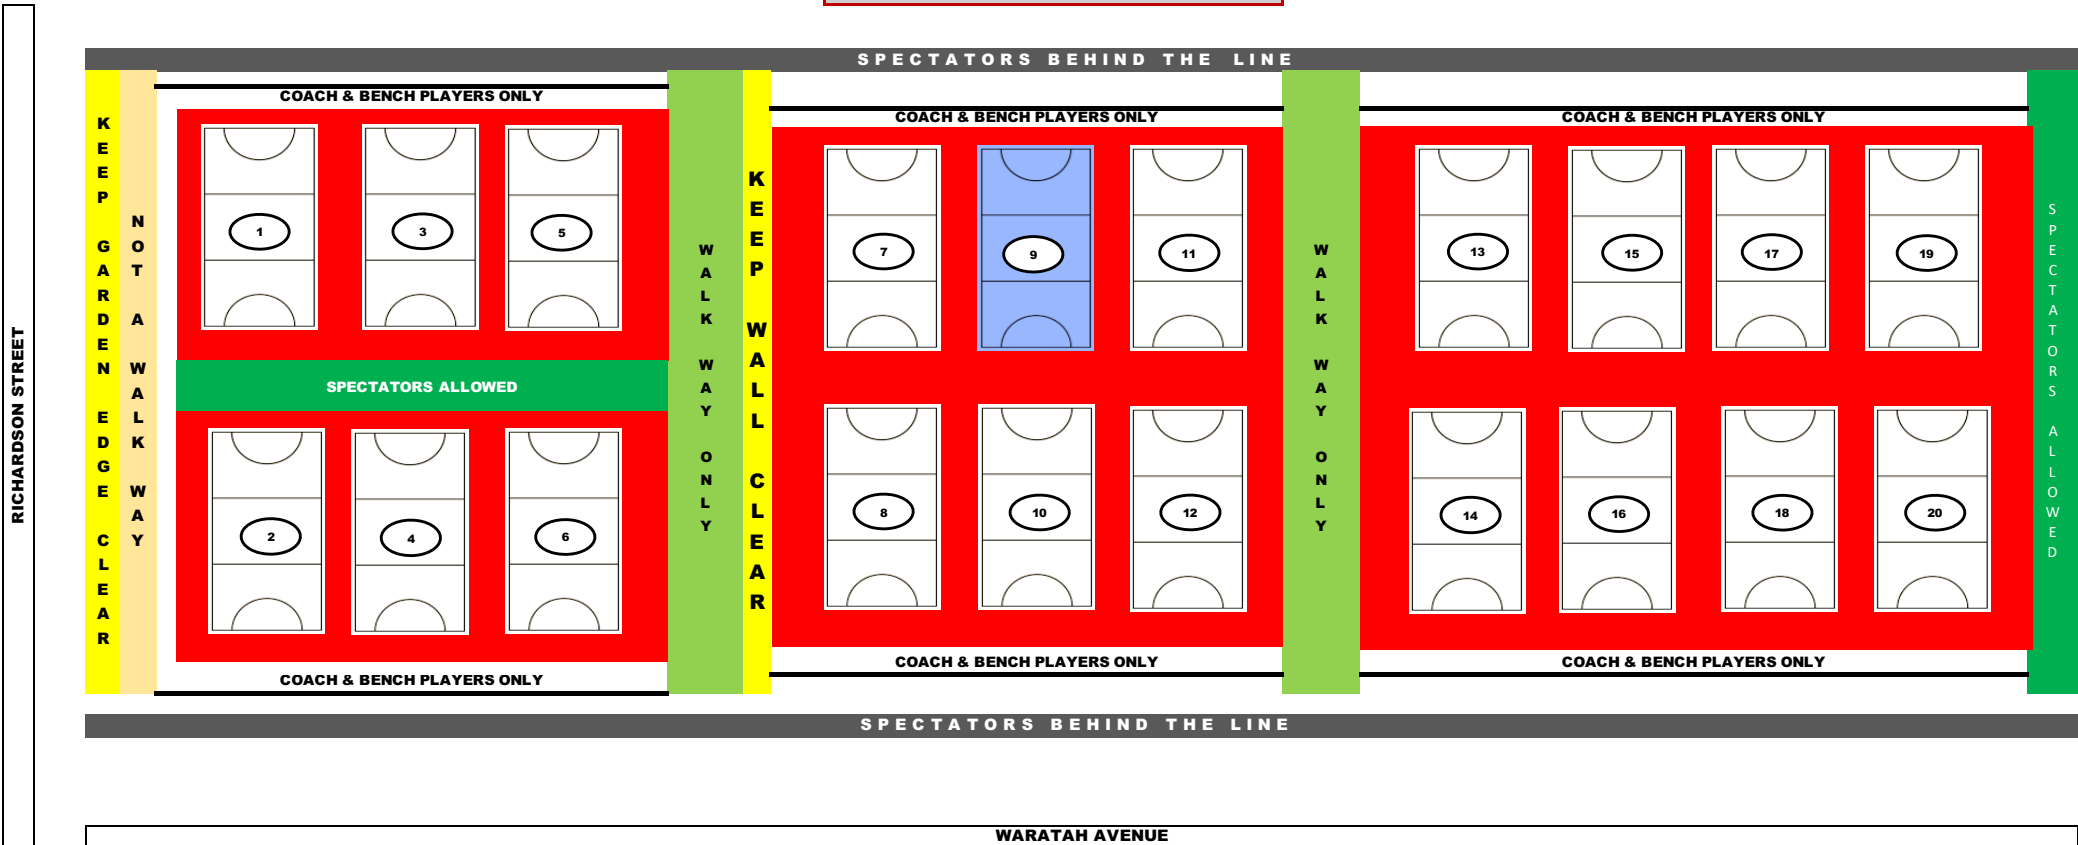

# Western Districts Netball Association - Sideline Policy

Club House/Canteen

- LEGEND - DURING GAMES**
- Field of Play - concrete area for players and umpires only
  - Walk Way Only
  - Not a Walk Way
  - Walls to be kept clear
  - Coach & Bench Players in front of line - Spectators behind